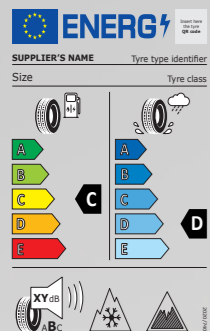

215/70R16

YOKOHAMA GEOLANDAR G033

225/55R18

BRIDGESTONE DUELER H/P SPORT

Disclaimer: Although we took great care in composing this tyre label overview, please use it for information purposes only. Tyre make and model can vary by production batch. It is not possible to select a specific tyre model. Mitsubishi Motors engineers have selected all available tyre models to match with the car's driving characteristics.