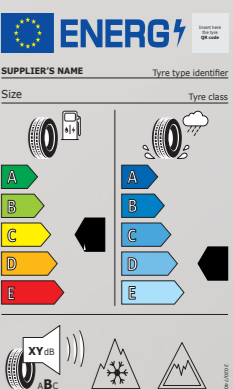

EUROPEAN TYRE LABEL

2023