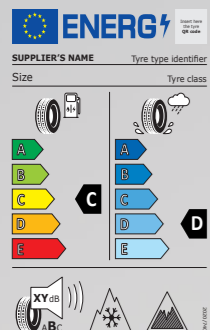

Disclaimer: Although we took great care in composing this tyre label overview, please use it for information purposes only. Tyre make and model can vary by production batch. It is not possible to select a specific tyre model. Mitsubishi Motors engineers have selected all available tyre models to match with the car's driving characteristics.

Data reference: 01/11/2023
03TYR23MME_02